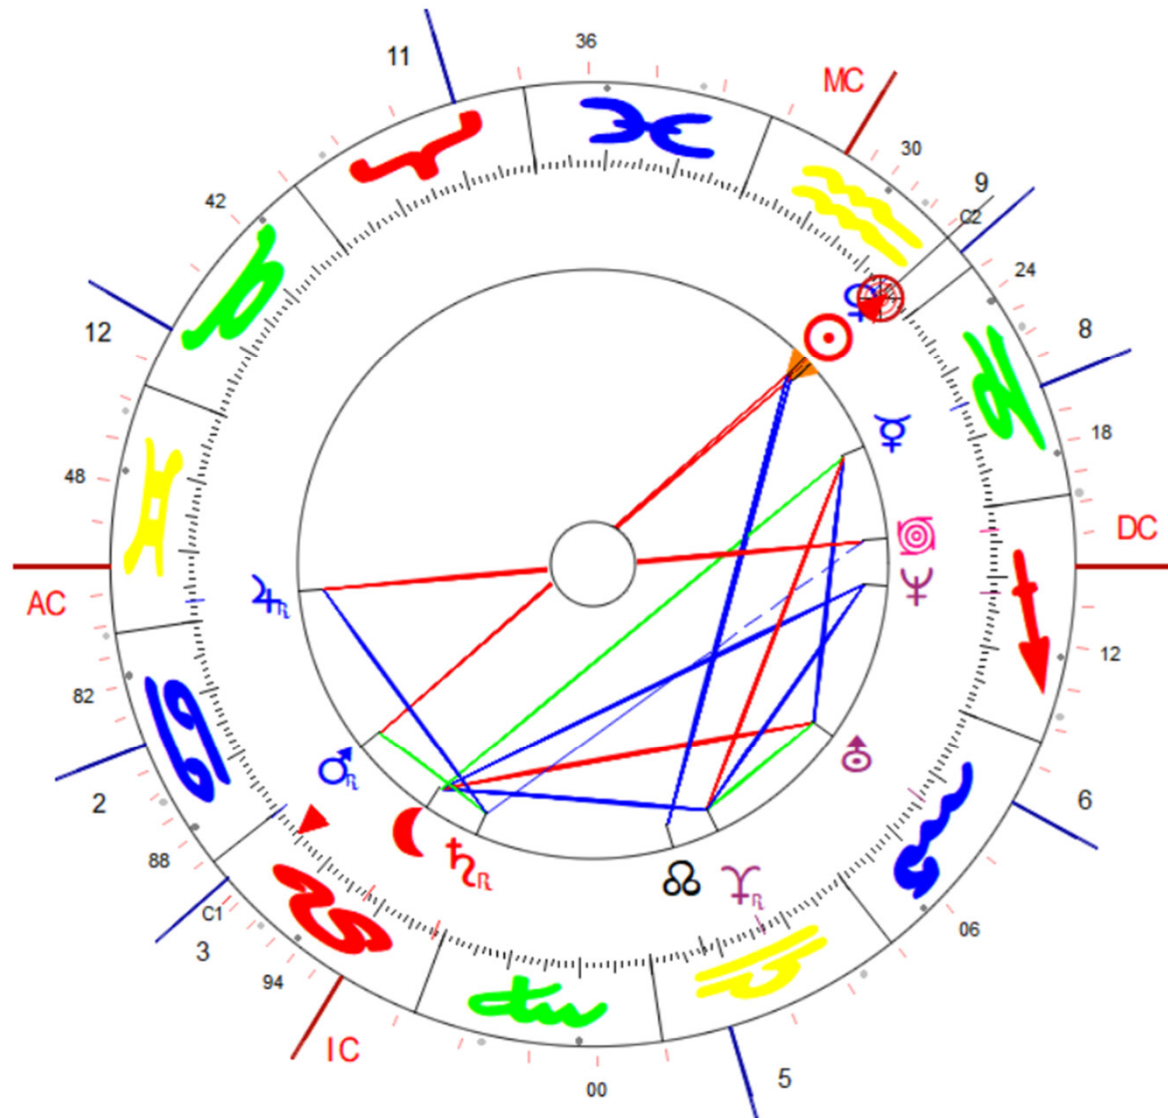

Age Point (1) | Selenskyj, Wolodymyr

AP Orb (Days): 165

25.09.2026

Radix AP 4 26.3

Nodal AP 4 26.3

Selenskyj, Wolodymyr
25.01.1978G-GMT:11:00:00
N 47.54.59 / E 033.21.00

Radix

☉	5°07'26	♈	9
☽	17°43'06	♈	3
☿	14°56'00	♈	8
♁	5°53'27	♈	9
♂	0°14'41R	♈	2
♂	27°09'21R	♈	1
♂	28°48'50R	♈	4
♂	16°06'59	♈	5
♂	17°31'24	♈	6
♂	16°41'02R	♈	5
♂	7°45'53R	♈	4
♂	26°32'31	♈	7

House Koch

1	21°47'20	♈
2	13°36'21	♈
3	2°27'13	♈
4	20°20'50	♈
5	8°23'5	♈
6	22°21'0	♈
7	21°47'20	♈
8	13°36'21	♈
9	2°27'13	♈
10	20°20'50	♈
11	8°23'5	♈
12	22°21'0	♈